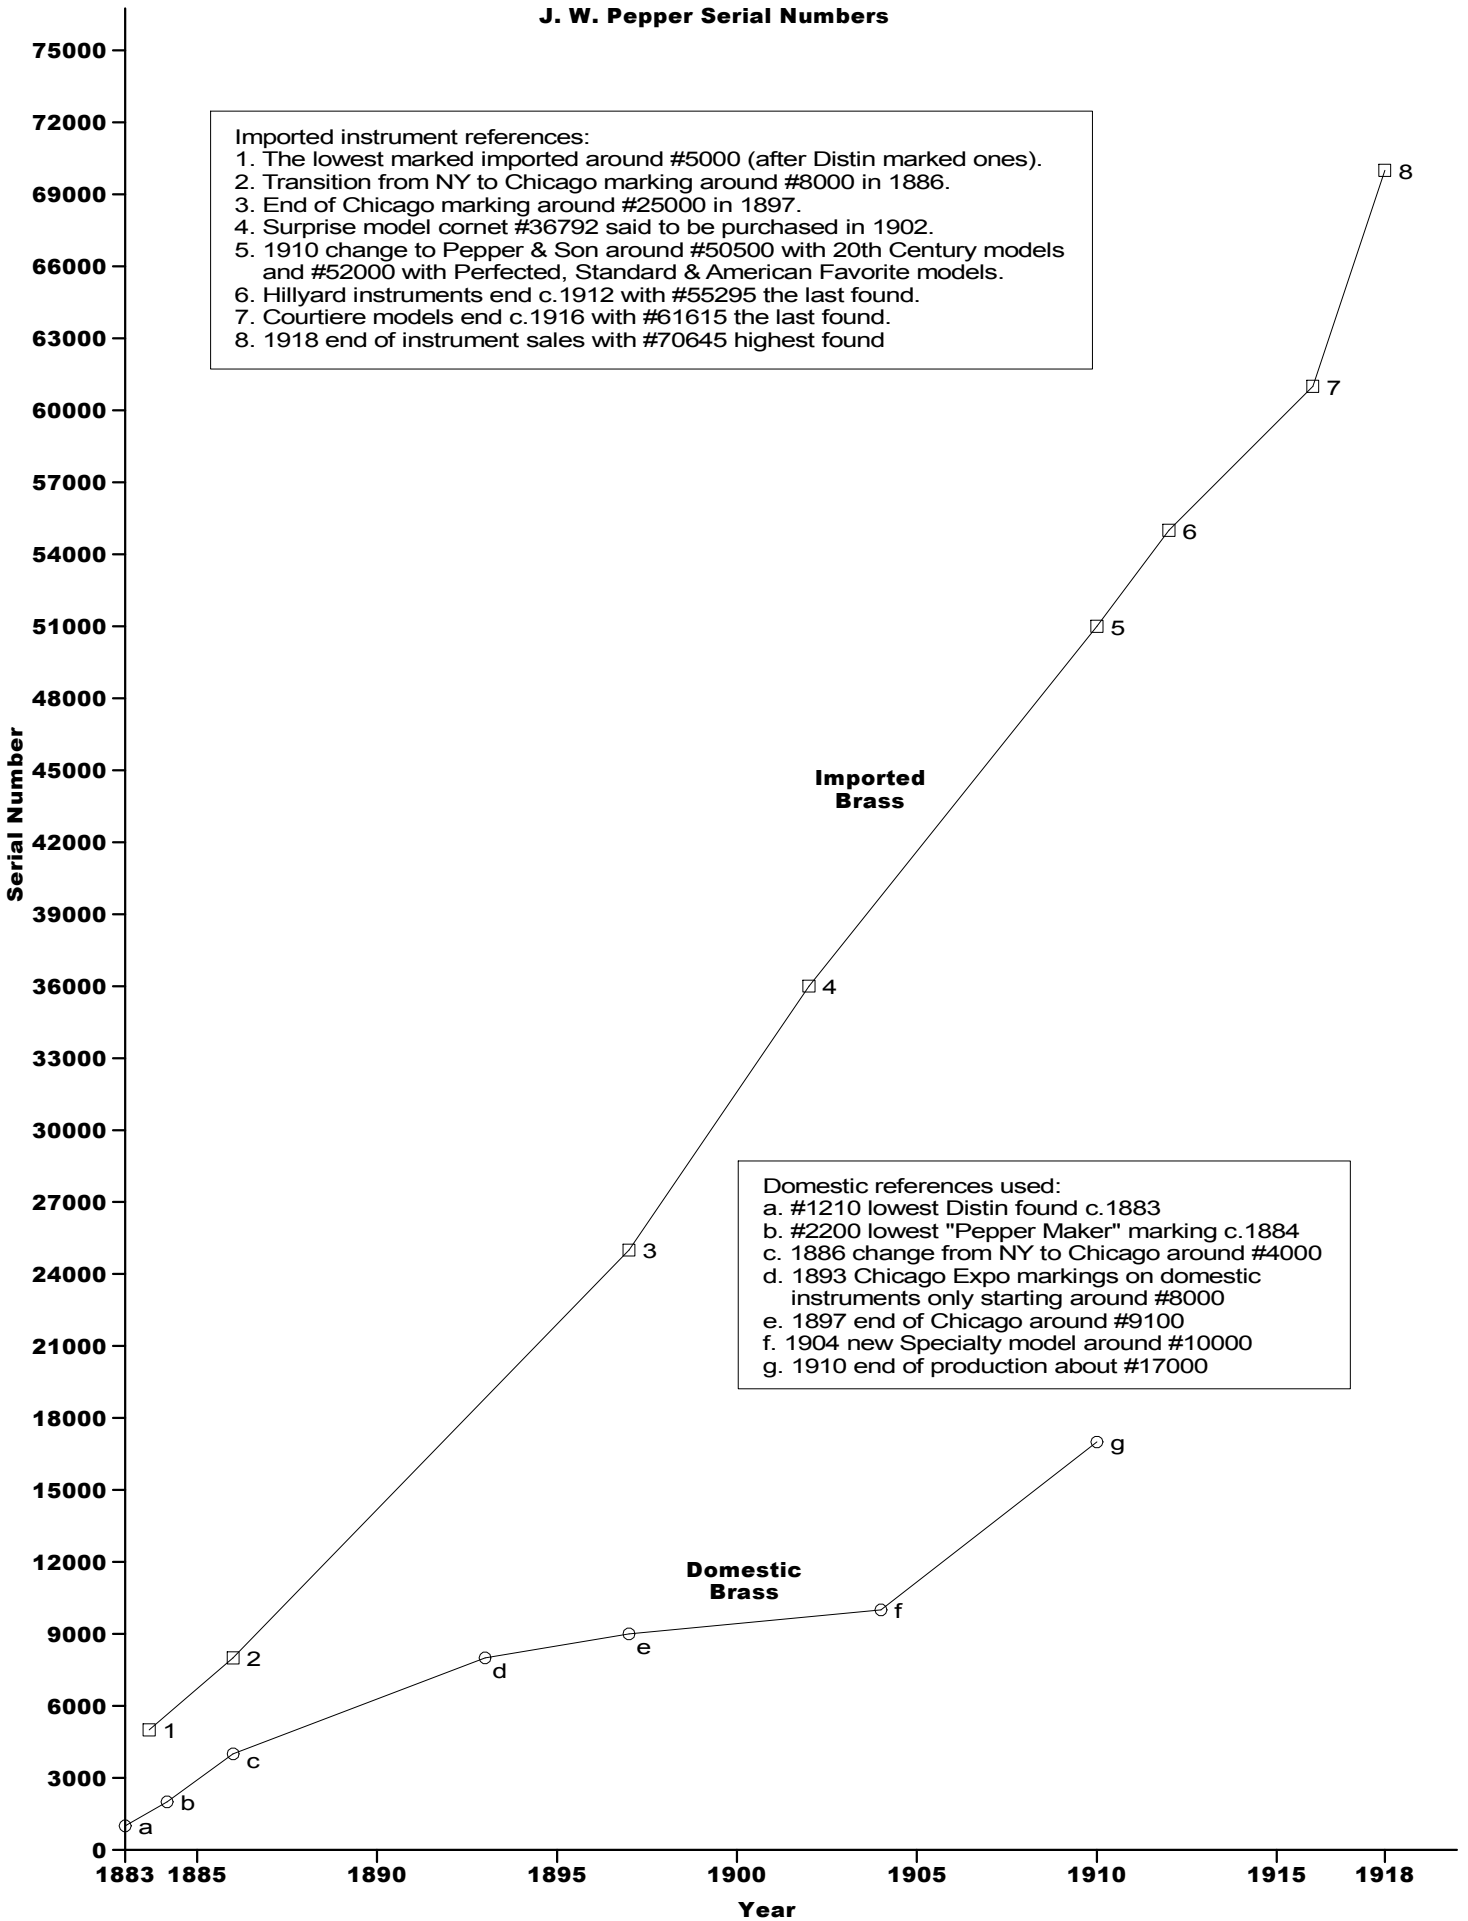

J. W. Pepper Serial Numbers

Imported instrument references:

1. The lowest marked imported around #5000 (after Distin marked ones).
2. Transition from NY to Chicago marking around #8000 in 1886.
3. End of Chicago marking around #25000 in 1897.
4. Surprise model cornet #36792 said to be purchased in 1902.
5. 1910 change to Pepper & Son around #50500 with 20th Century models and #52000 with Perfected, Standard & American Favorite models.
6. Hillyard instruments end c.1912 with #55295 the last found.
7. Courtiere models end c.1916 with #61615 the last found.
8. 1918 end of instrument sales with #70645 highest found

Domestic references used:

- a. #1210 lowest Distin found c.1883
- b. #2200 lowest "Pepper Maker" marking c.1884
- c. 1886 change from NY to Chicago around #4000
- d. 1893 Chicago Expo markings on domestic instruments only starting around #8000
- e. 1897 end of Chicago around #9100
- f. 1904 new Specialty model around #10000
- g. 1910 end of production about #17000