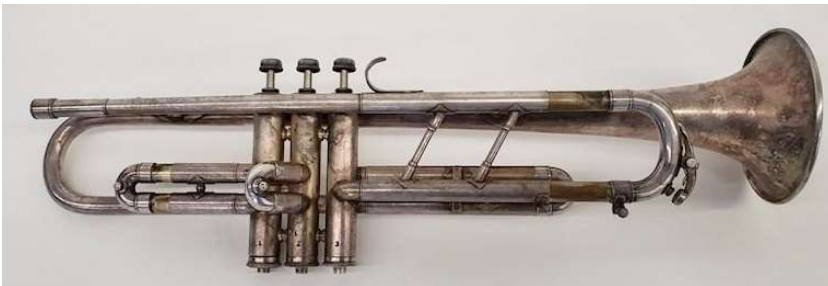

Baxter Northup Music Co.

Los Angeles, California

- 1902 Harry V. Baxter (1881-1960, photo 1) is a musician living with his parents at 1110 Santee, Los Angeles (directory).
- 1904 Harry Baxter, musician at Orpheum Theatre; Raymond G. Northup (1877-?), musician at Grand Opera House (dir).
- 1908 Harry Baxter, musician, 1048 Santee; Ray Northup, musician, 119 S. Fremont Ave (dir).
- 1909 Girton – Howe – Baxter Co, musical instruments, 230-1/2 South Spring St, room 323, LA; F.C. Girton, W.J. Howe, H. V. Baxter, & R. G. Northup (directory).
- 1910 Harry Baxter, proprietor of music store; Raymond G. Northup Jr, orchestra musician (census).
- 1920 Harry Baxter (photo 4), proprietor of music store; Raymond Northup, musical merchant (census).
- 1930 Harry Baxter, president of music store (census).
- 19?? They move to 837 South Olive St (BN Music).
- 1934 Harry's daughter, Elise, marries Horst F. Moennig (1903-1959).
- c1940 They sell this trumpet which matches the Regent model by the Ohio Band Instrument Co in Cleveland (auction photos).

Matching Regent Trumpet by the Ohio BIC