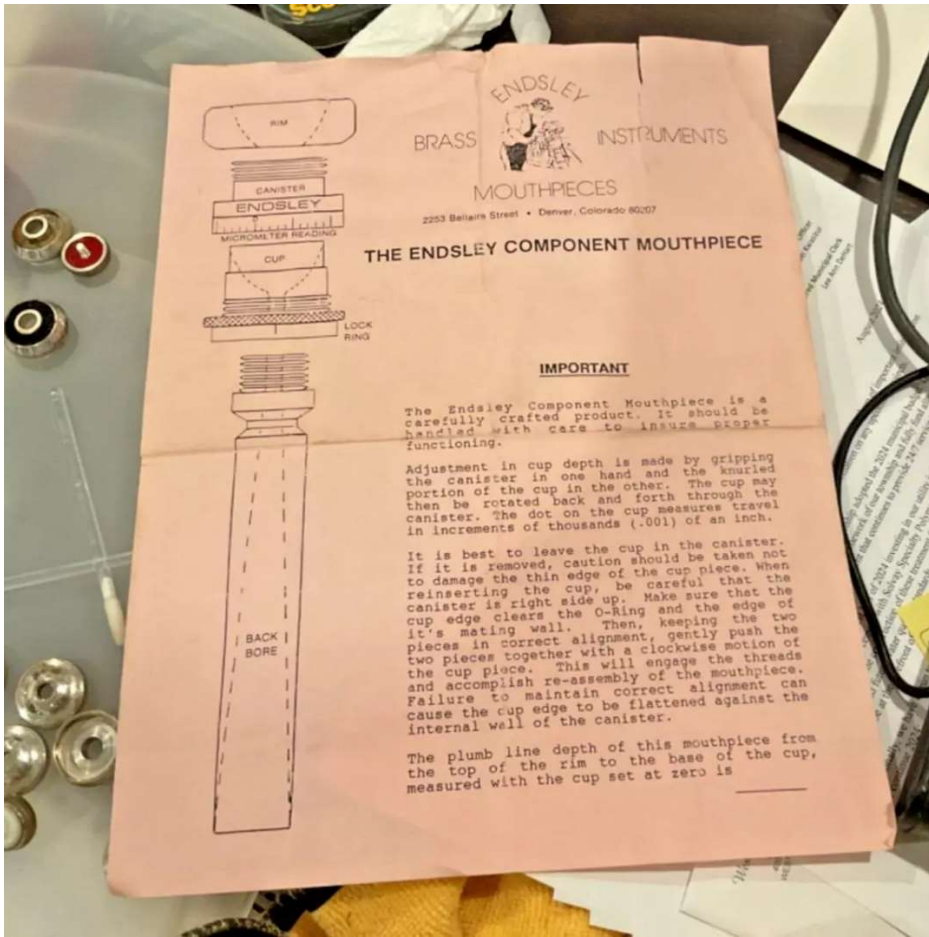

Gerald Endsley Mouthpieces

Denver, Colorado

- 1945 Gerald (Gerry) Endsley is born in Denver.
- 1954 Gerry starts playing the trumpet.
- 1963 Gerry enters the New England Conservatory of Music and studies trumpet under Roger Voisin.
- 1966 Gerry starts as cornet soloist with the Denver Municipal Band.
- 1970 Finds Tromba Publications and authors several books for trumpet.
- 1978-1979 Plays second trumpet with the Denver Symphony Orchestra.
- c.1980 Starts making trumpet mouthpieces.
- 1985 Founding member of the Summit Brass.
- 1995 Becomes the conductor of the Denver Municipal Band.
- 2015 Gerry dies on February 27th in Denver.

Instruction sheet for Component mouthpiece

The address listed here is 2253 Bellaire St; his residence.