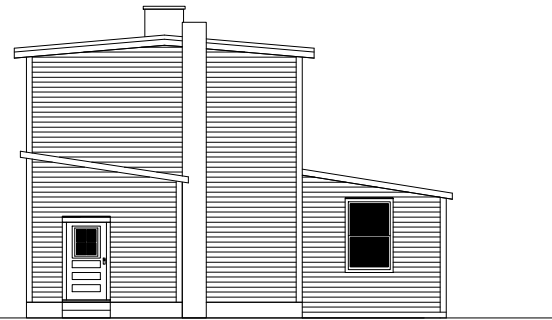

North Elevation

South Elevation

Plan View

Scale: 1/16" = 1'

DELAWARE & HUDSON RAILROAD  
North Creek Enginehouse

Based on 1983 photos & field measurements / JRP 11/2007

built in 1943