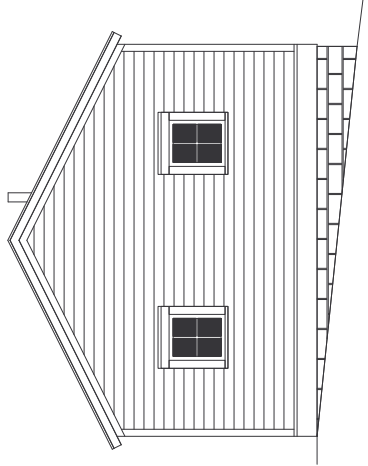

Plan View

South Elevation

West Elevation

North Elevation

Scale: 1/8" = 1'

DELAWARE & HUDSON RAILROAD
North Creek Section House

Based on measurements & photos
Jon Patton, 12/2008