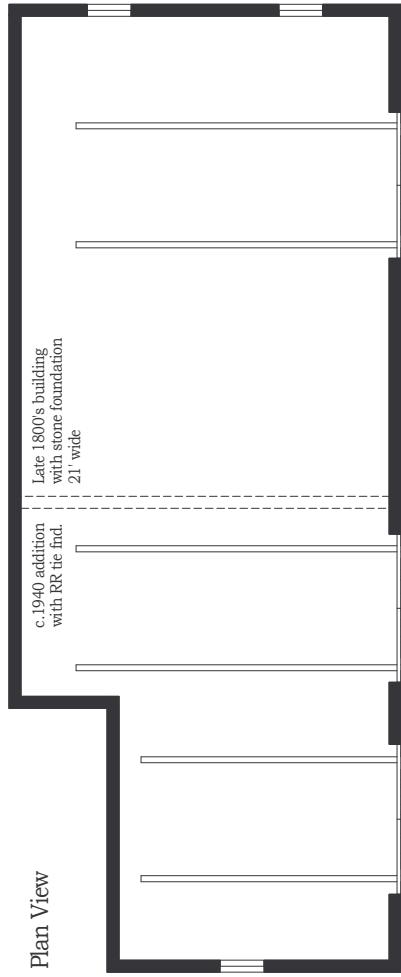

Plan View

South Elevation

West Elevation

North Elevation

Scale: 1/8" = 1'

DELAWARE & HUDSON RAILROAD
North Creek Section House

Based on measurements & photos
Jon Patton, 12/2008