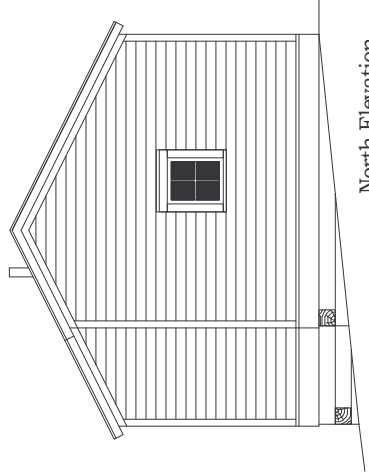

Plan View

South Elevation

West Elevation

North Elevation

Scale: 1/8" = 1'

DELAWARE & HUDSON RAILROAD
North Creek Section House

Based on measurements & photos
Jon Patton, 12/2008