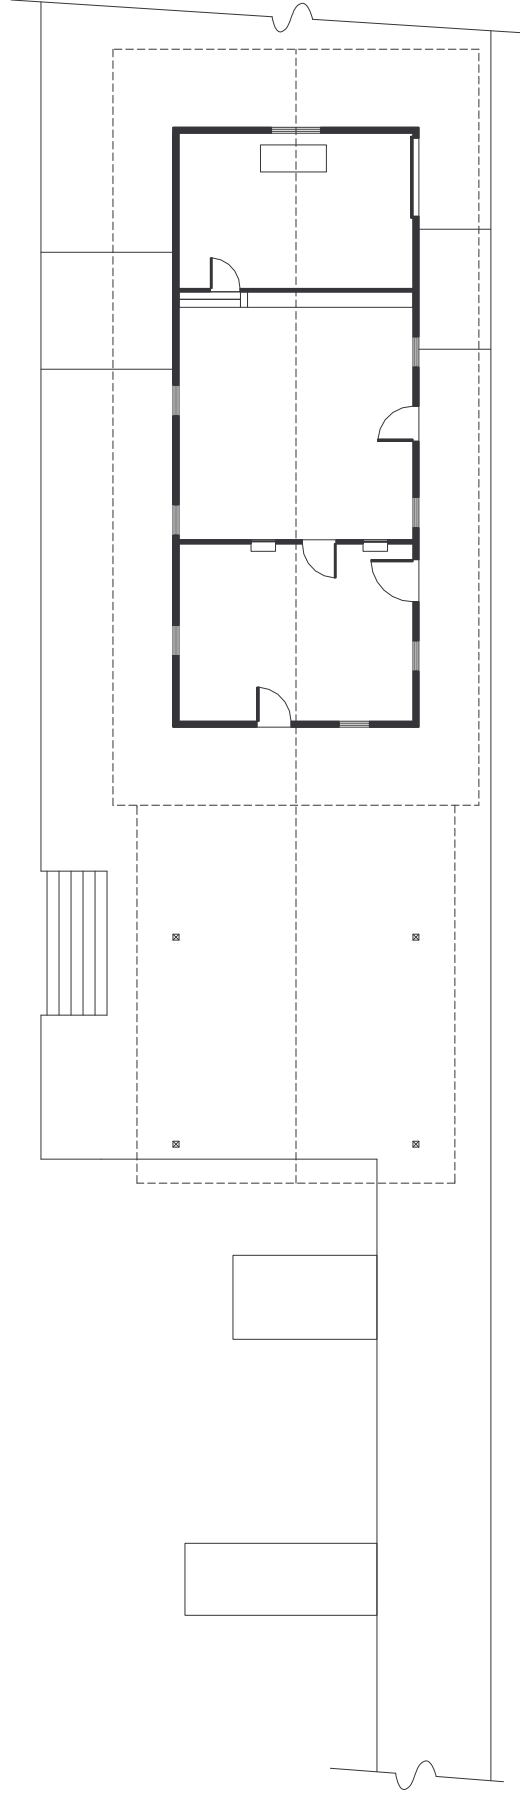

East Elevation

Based on field measurements and photos - drawn 9/2/02
as built in 1872 with porch added

DELAWARE & HUDSON RAILROAD
North Creek Station