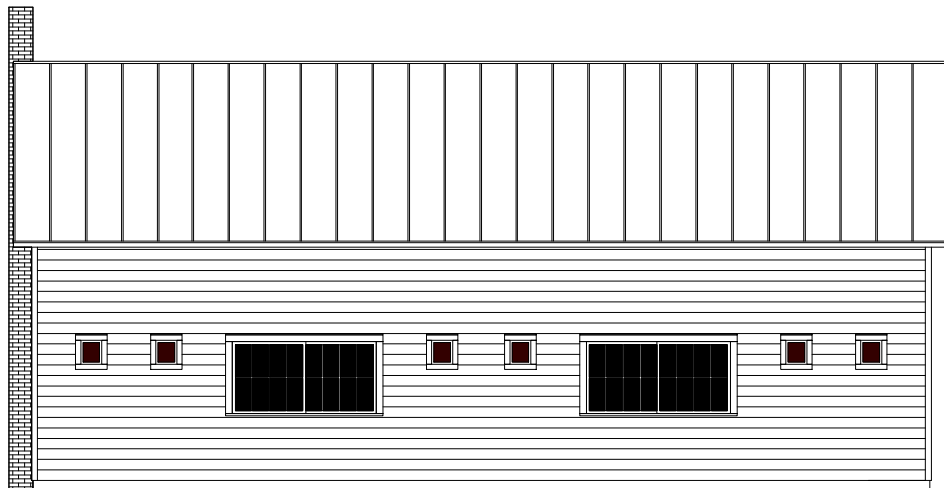

West Elevation

South Elevation

North Elevation

East Elevation

Scale: 3/32" = 1'

W. R. Waddell Barn
Built c.1870 / North Creek, NY

Based on photos & measurements.
Drawn by Jon Patton, 3/18/2009.