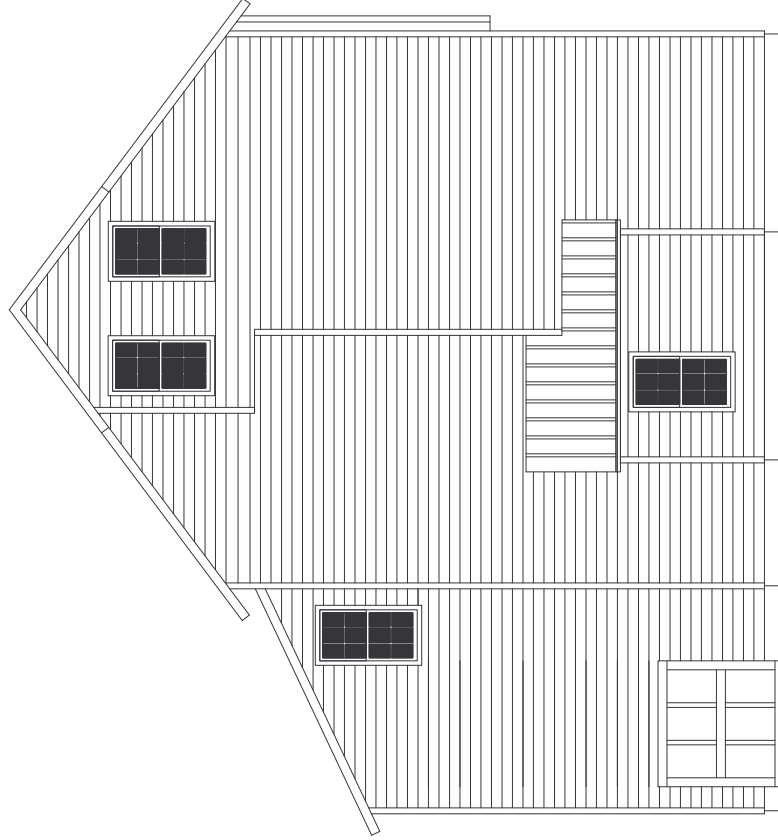

North Elevation

South Elevation

Scale: 

Delaware & Hudson Railroad
Warrensburg Coal Building

Based on photos & field measurements

Date: 12/06