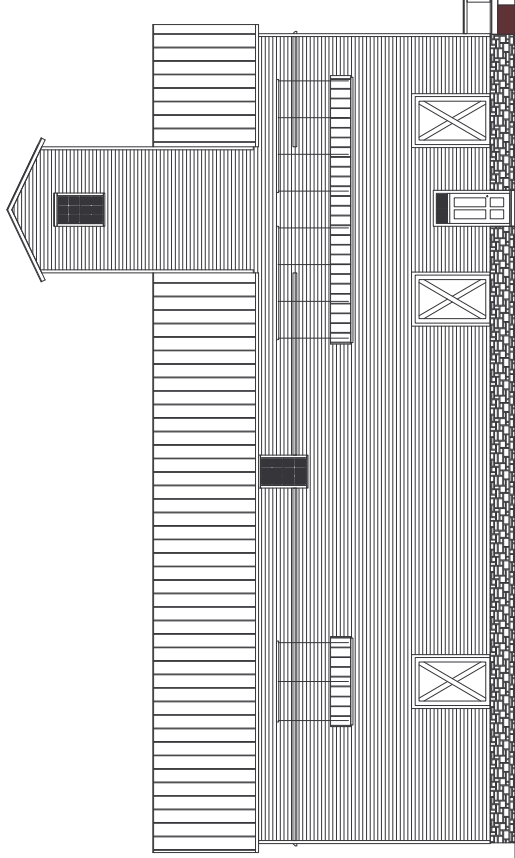

West Elevation

South Elevation

East Elevation

North Elevation

Scale: 3/32" = 1'

DELAWARE & HUDSON RAILROAD
D. E. Pasco & Son Feed Store / Warrensburg, NY

Based on measurements & photos
As built c. 1905
Jon Patton 12/2008