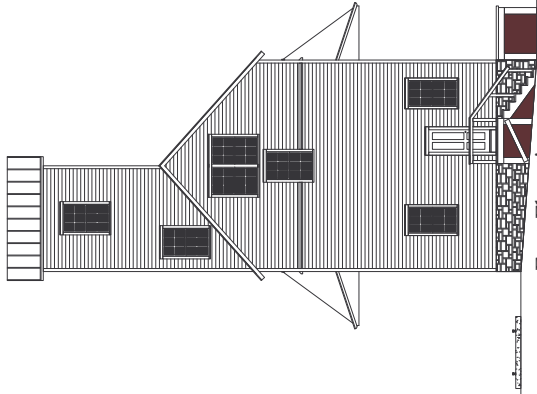

West Elevation

South Elevation

East Elevation

North Elevation

Scale: 3/32" = 1'

DELAWARE & HUDSON RAILROAD
D. E. Pasco & Son Feed Store / Warrensburg, NY

Based on measurements & photos
As built c. 1905
Jon Patton 12/2008