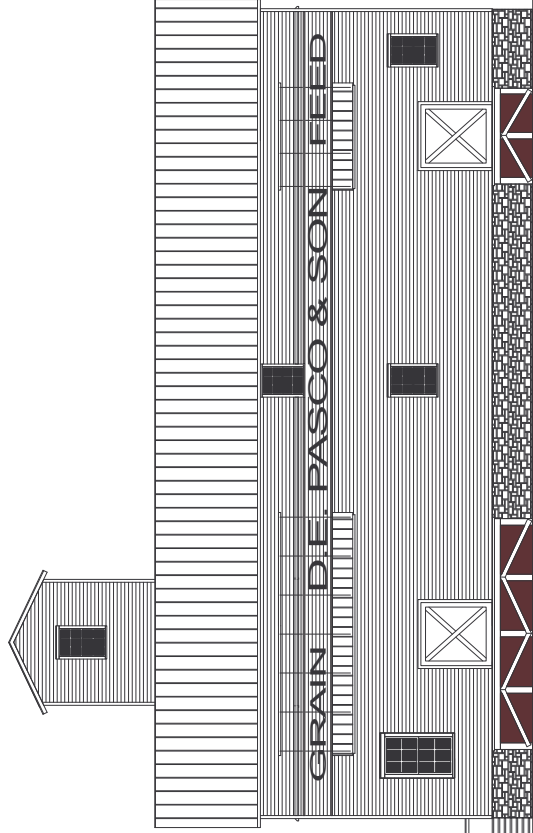

West Elevation

South Elevation

East Elevation

North Elevation

Scale: 3/32" = 1'

DELAWARE & HUDSON RAILROAD
D. E. Pasco & Son Feed Store / Warrensburg, NY

Based on measurements & photos
As built c. 1905
Jon Patton 12/2008